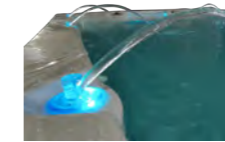

This mid-size hot tub is designed for the crowd but still offers creature comforts for the individual.

The Kiribati comes with hydrotherapy air jets as standard providing enhanced therapeutic benefits and it also has 2 Pop-Up fountains with integrated LED lighting, perfect for some 'me' time.