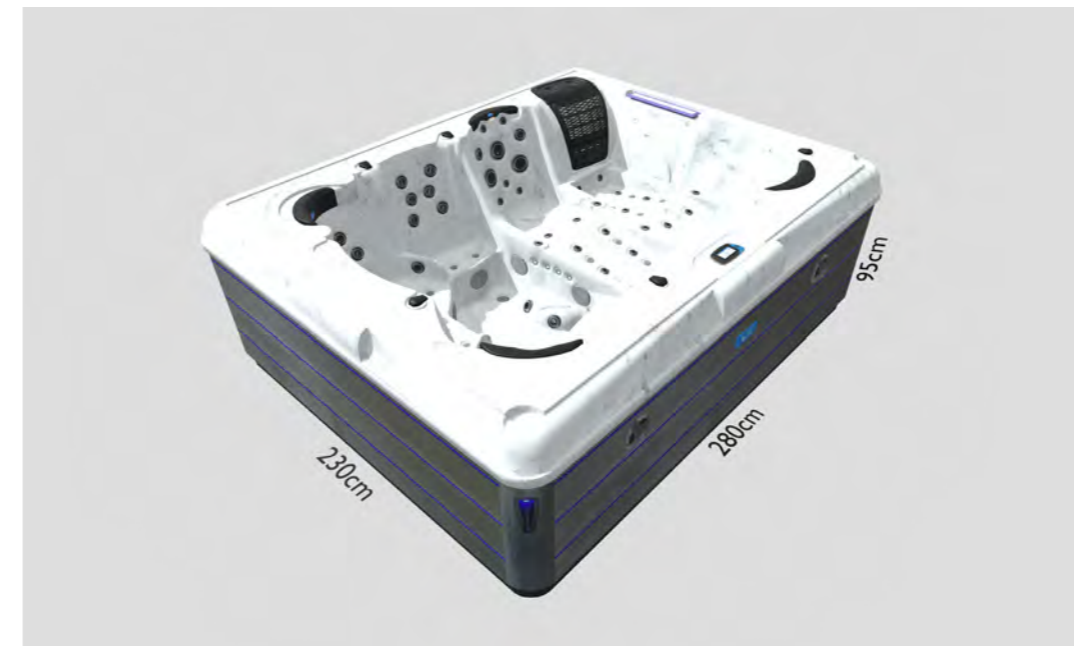

Reef Spas 3D Visualizer

Using the latest 3D technology, you can view any of the Reef Spa range of hot tubs and swim spas using your phone, tablet or computer in full 360 degrees. This handy feature allows you to view, spin and zoom-in to explore the design features in more detail.

The Reef Spas 3D Visualizer uses the latest augmented reality software enabling you to see a virtual 3D model of the hot tub in your actual garden space. You can place virtual true-to-scale models of each tub in your very own surroundings.

To try it simply scan the QR code (right) with the camera App on your device. Just follow the simple instructions to access the 3D Visualizer for yourself.

SCAN ME TO VIEW