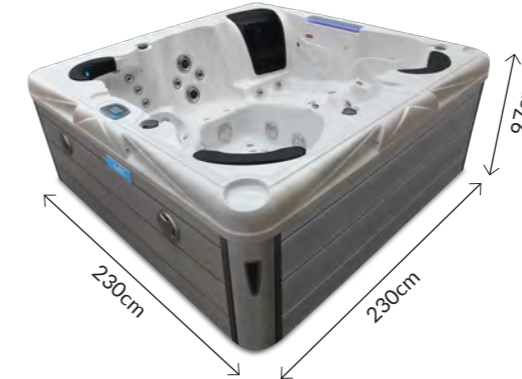

Cascade Waterfall

A 50cm wide waterfall feature, with fully adjustable water control adding a beautiful, soothing touch to your hot tub.

Touch Screen Control

The spaTouch2™ has a user-friendly interface which allows you to adjust the temperature, jets, mood lighting and fully control your integrated sound system.

Exterior LED Panel Lighting

The unique exterior panel lighting is guaranteed to impress. The multicoloured LED lights are synchronised with the interior lights to create a stunning effect.

Technical Information

- 230cm x 230cm x 97cm
- 4 Seats & 1 Lounger
- 75 Pulsar Adjustable Jets
- 12 Hydrotherapy Air Jets
- 3 x 3HP Massage Pump
- 1 x Air Booster Pump
- 40amp Power Supply
- 1,700ltr Water Capacity
- 540kg Empty Weight