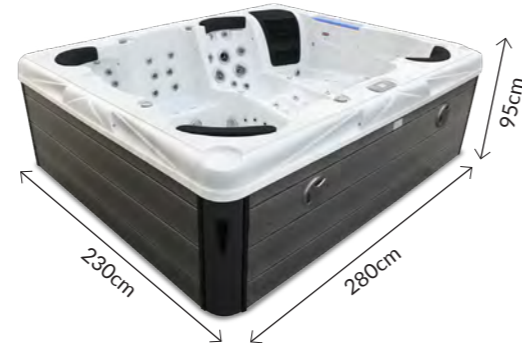

**Ovaka**

**Nassau**

**Andros**

**Cayman**

<b>Dimensions (cm)</b>	200 x 170 x 85	200 x 200 x 90	200 x 200 x 90	220 x 220 x 90	215 x 215 x 95	220 x 220 x 90	230 x 230 x 97	280 x 230 x 95	430 x 225 x 145	580 x 220 x 149	580 x 228 x 149
<b>Person</b>	4 Person	5 Person	6 Person	5 Person	7 Person	6 Person	5 Person	6 Person	3 Person	8 Person	4 Person
<b>Seats</b>	4 Seats	3 Seats	5 Seats	3 Seats	7 Seats	5 Seats	4 Seats	4 Seats	2 Seats	6 Seats	3 Seats
<b>Loungers / Recliners</b>	2 Recliners	2 Loungers	1 Lounger	2 Loungers		1 Lounger	1 Lounger	2 Loungers		1 Lounger	
<b>Pulsar Jets / River / Turbine</b>	29 Pulsar	43 Pulsar	40 Pulsar	50 Pulsar	46 Pulsar	52 Pulsar	75 Pulsar	97 Pulsar	3 River & 32 Pulsar	3 River & 82 Pulsar	1 Turbine, 30 Pulsar
<b>Hydro Air Jets</b>					8 Air	12 Air	12 Air	13 Air			6 Air
<b>Massage / Swim Pump</b>	1 Massage	1 Massage	1 Massage	2 Massage	2 Massage	2 Massage	3 Massage	3 Massage	1 Massage & 3 Swim	3 Massage & 3 Swim	1 Turbine & 1 Massage
<b>Air Booster Pump</b>					1 Air Booster	1 Air Booster	1 Air Booster	1 Air Booster			1 Air Booster
<b>Power Supply</b>	13amp	13amp	13amp	32amp	32amps	32amp	40amp	40amp	40amp	40amp (Swim) 32amp (Spa)	55amp
<b>Water Capacity</b>	980ltr	1,340ltr	1,340ltr	1,385ltr	1,150ltr	1,350ltr	1,700ltr	2,080lt	4,480ltr	5,200ltr (Swim) 960ltr (Spa)	6,200ltr
<b>Empty Weight</b>	270kg	310kg	310kg	380kg	370kg	380kg	540kg	570kg	1,225kg	1,550kg	1,600kg

# OVAKA

280 x 230 x 95cm

PERSON **6** 4 SEATS  
2 LOUNGER

JETS **110** 97 PULSAR  
13 HYDRO AIR

PUMPS **4** 3 MASSAGE  
1 AIR BOOSTER